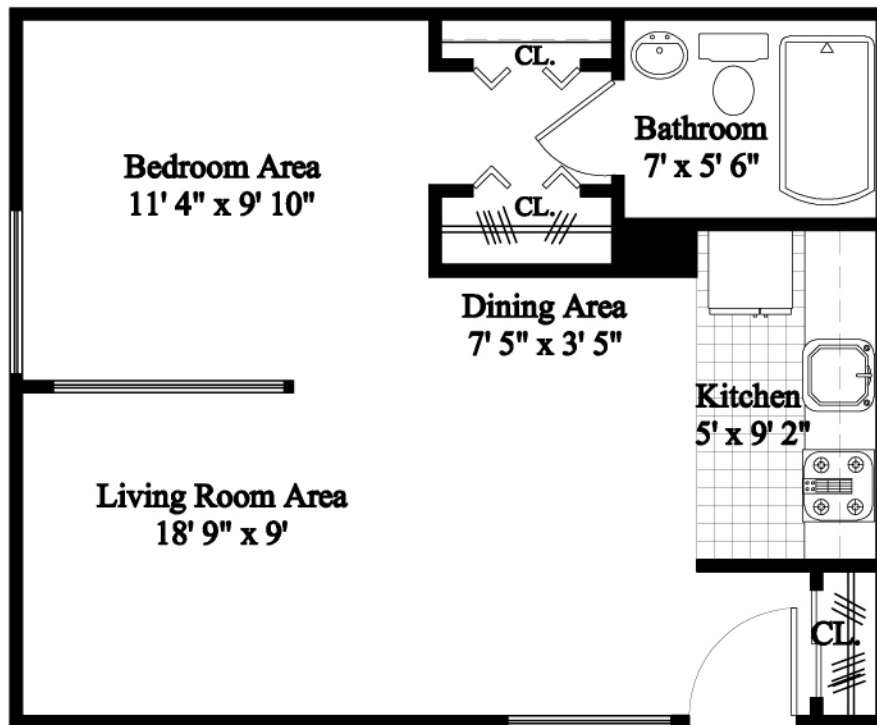

Ridge Oak Senior Housing Villages 1-11 Typical Studio Apartment

Total: 460 Square Feet