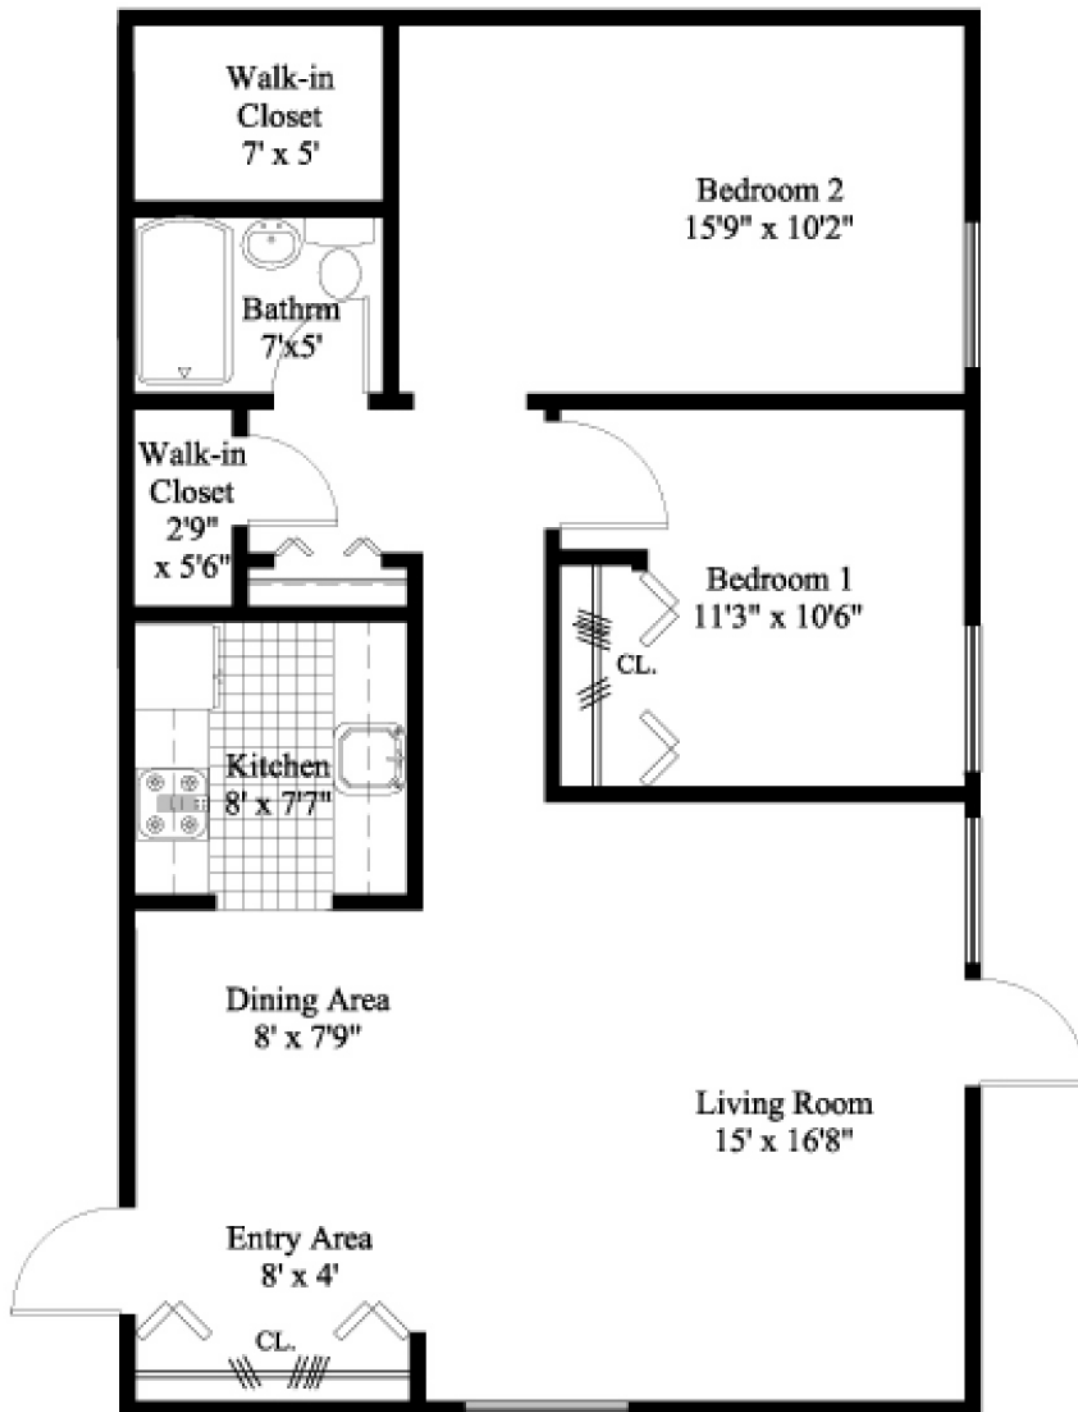

**Ridge Oak Senior Housing
Village 1-11
Typical 2 Bedroom Apartment**

Total: 884 Square Feet