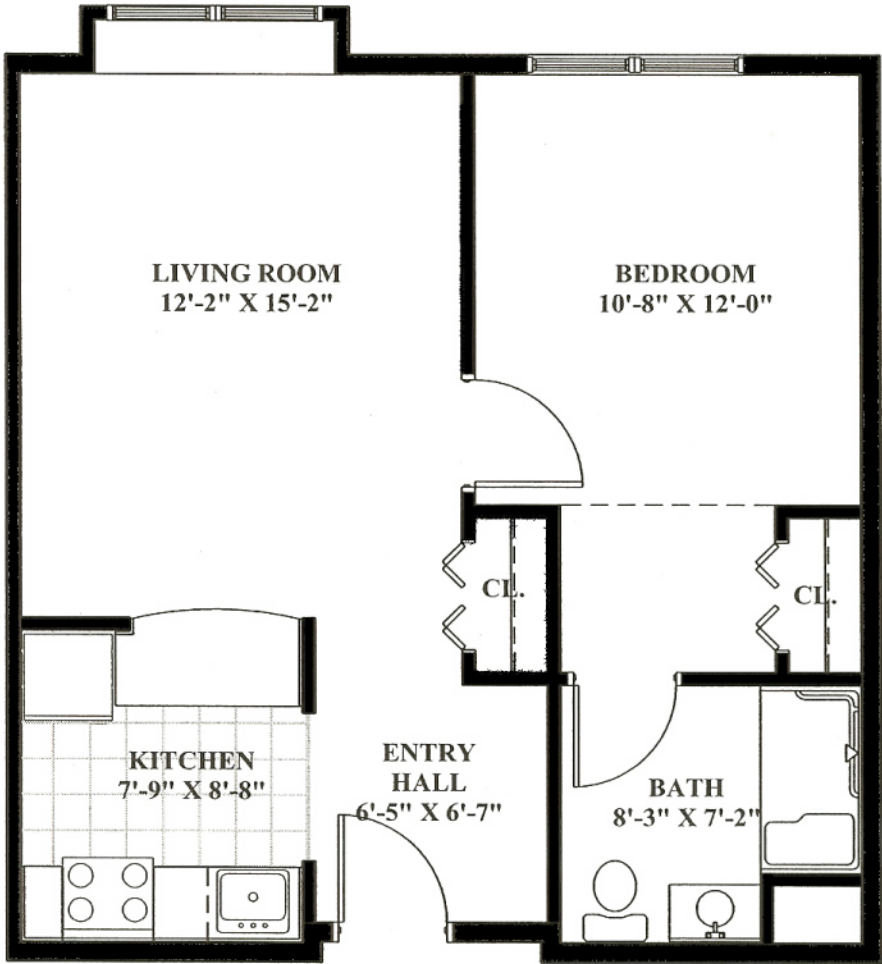

**Ridge Oak Senior Housing
Village 12
Typical 1 Bedroom Apartment**

Total: 560 Square Feet