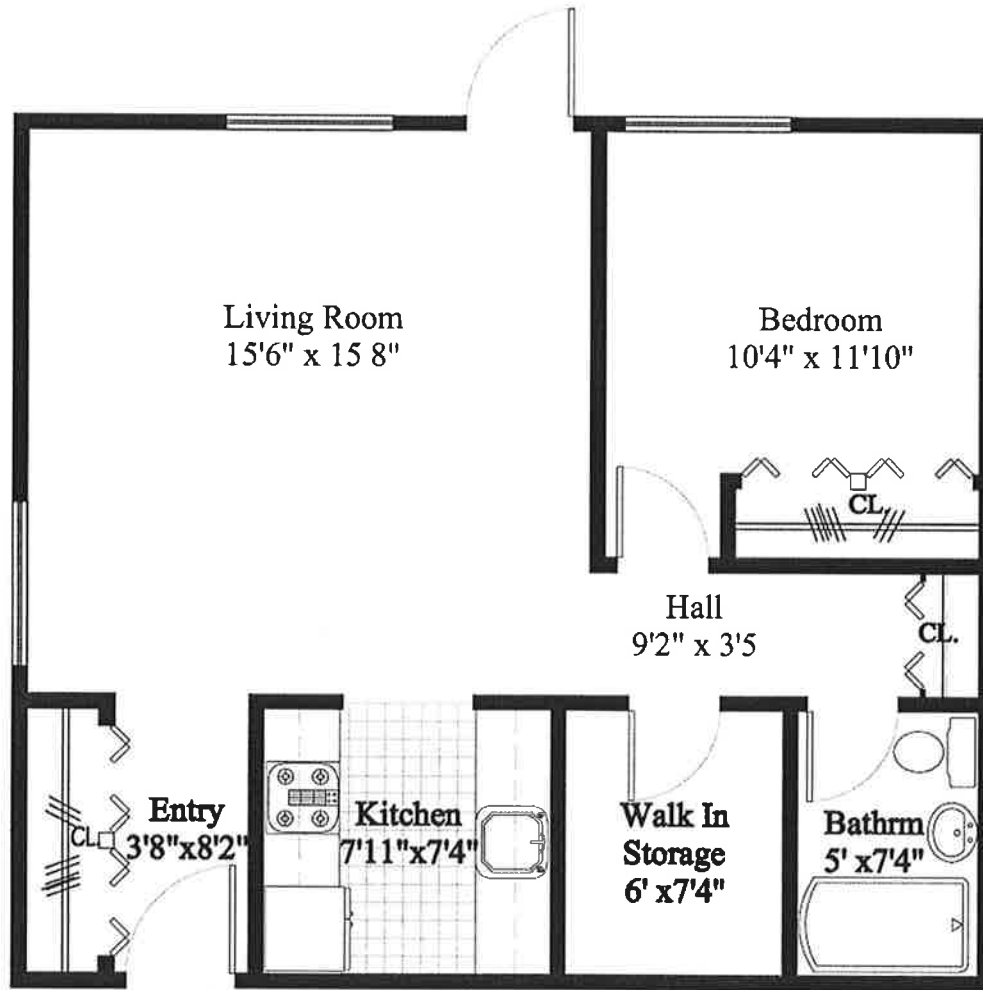

**Ridge Oak Senior Housing
Village 1-11
Typical 1 Bedroom Apartment**

Total: 615 Square Feet